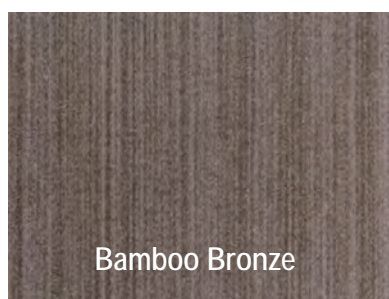

Raile Residence, Utah
Finish: Bamboo Bronze

Bamboo Finishes

Bamboo Bronze

Bamboo Zinc

Bamboo Nickel

Bamboo Champagne

Bamboo Silver

Bamboo White